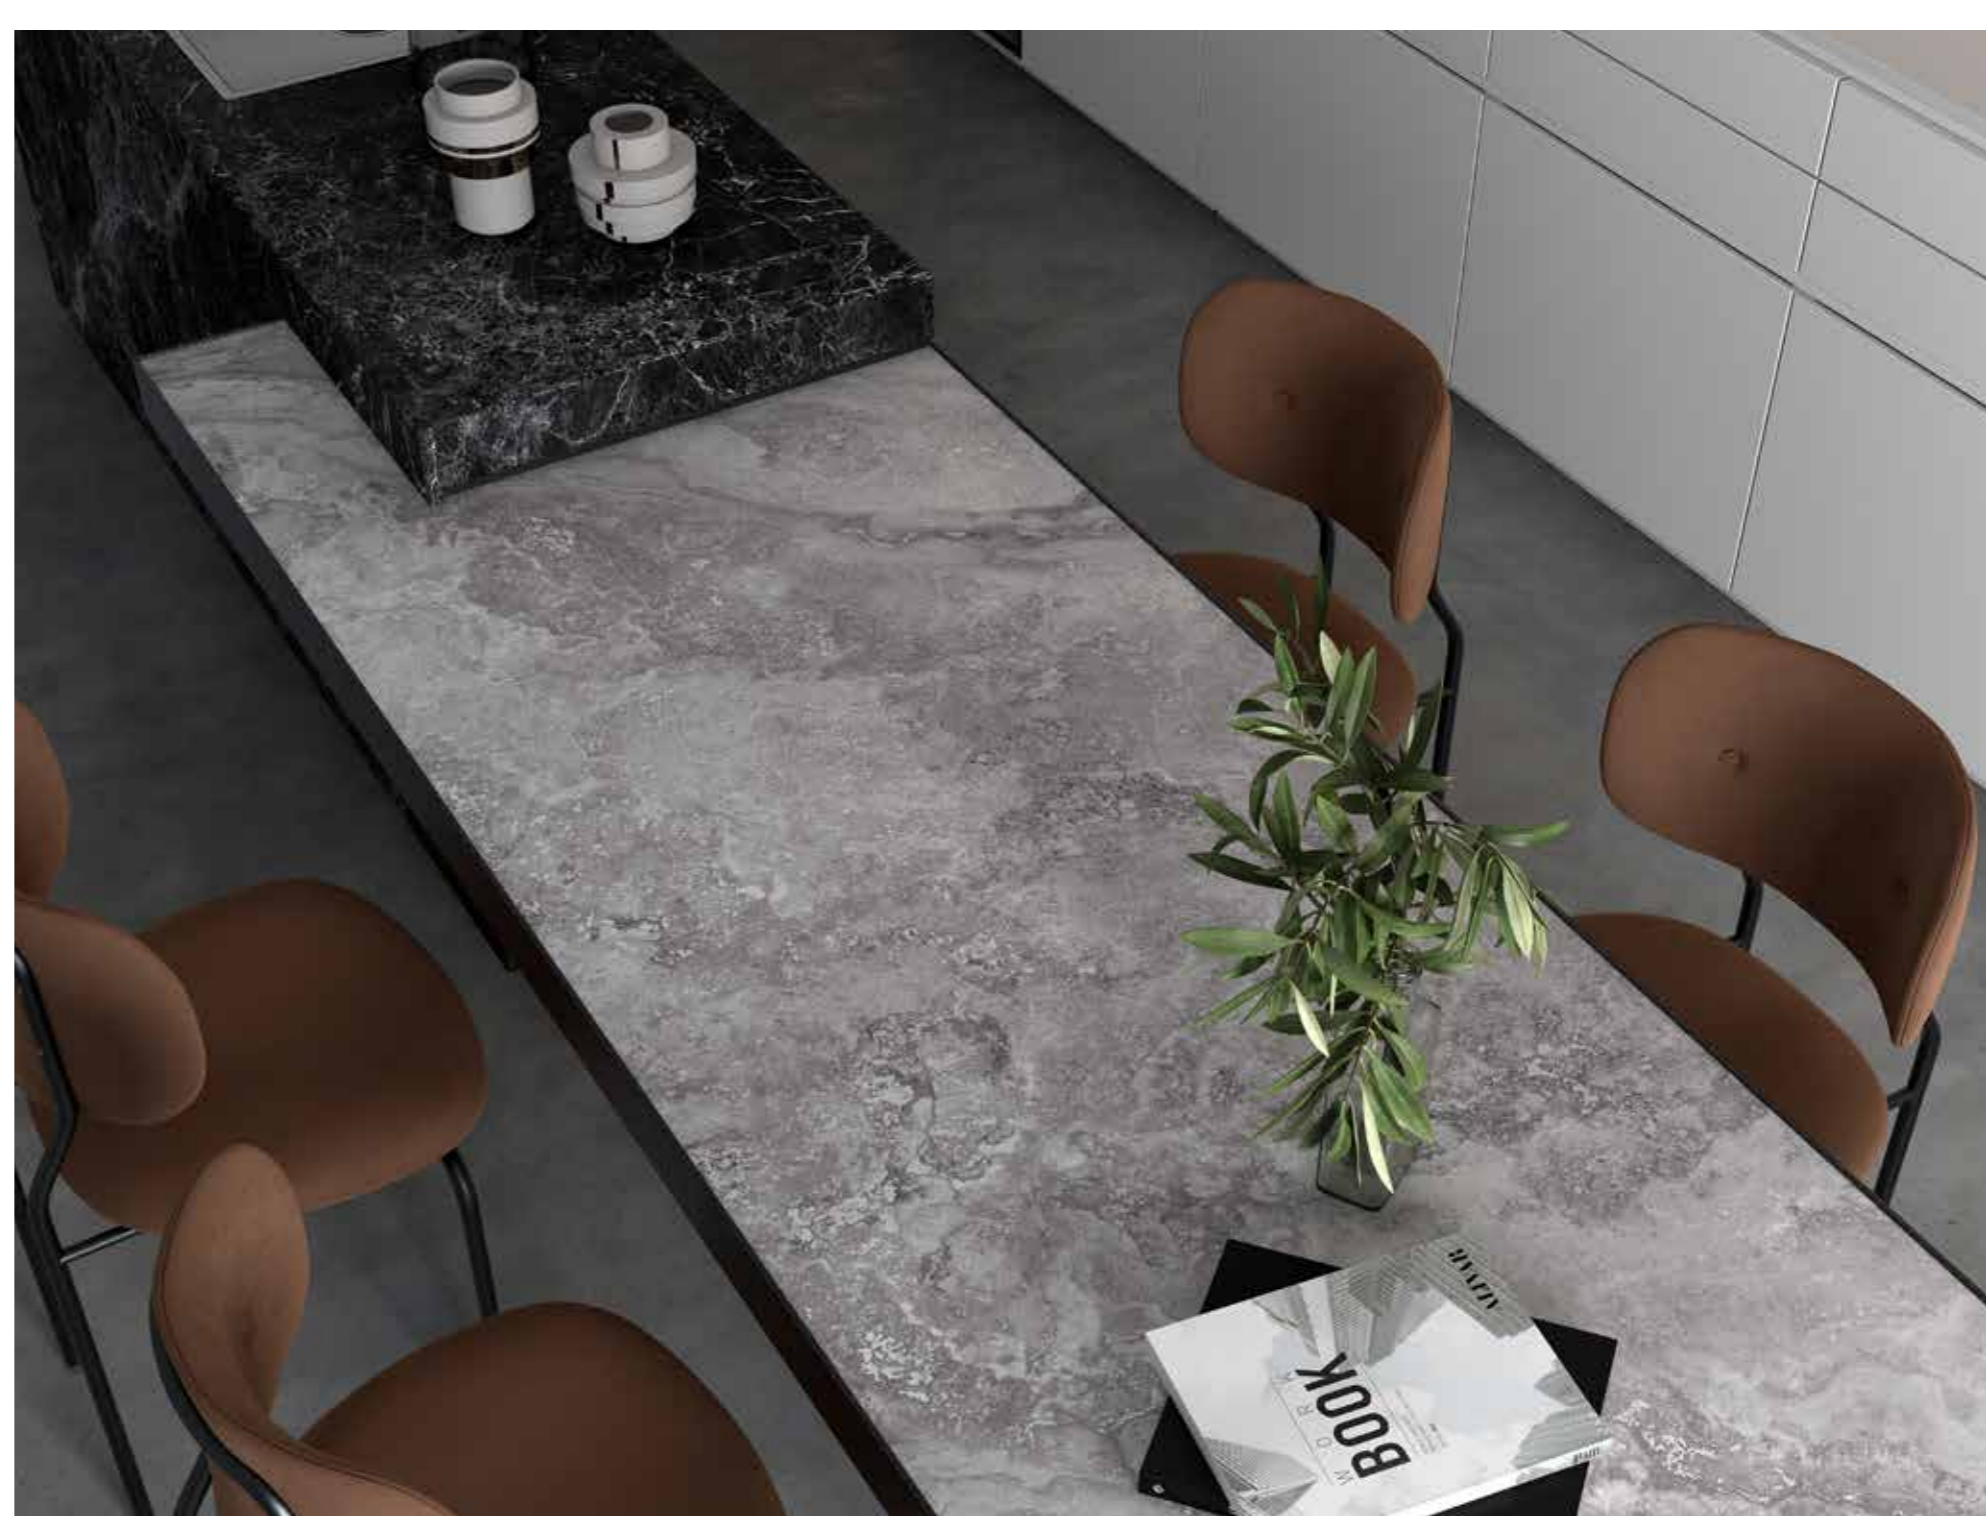

Galaxy

Natural

12mm

Application Space:

- Living Room
- Kitchen
- Restaurant
- Bathroom
- Commercial Space

1600x3200mm