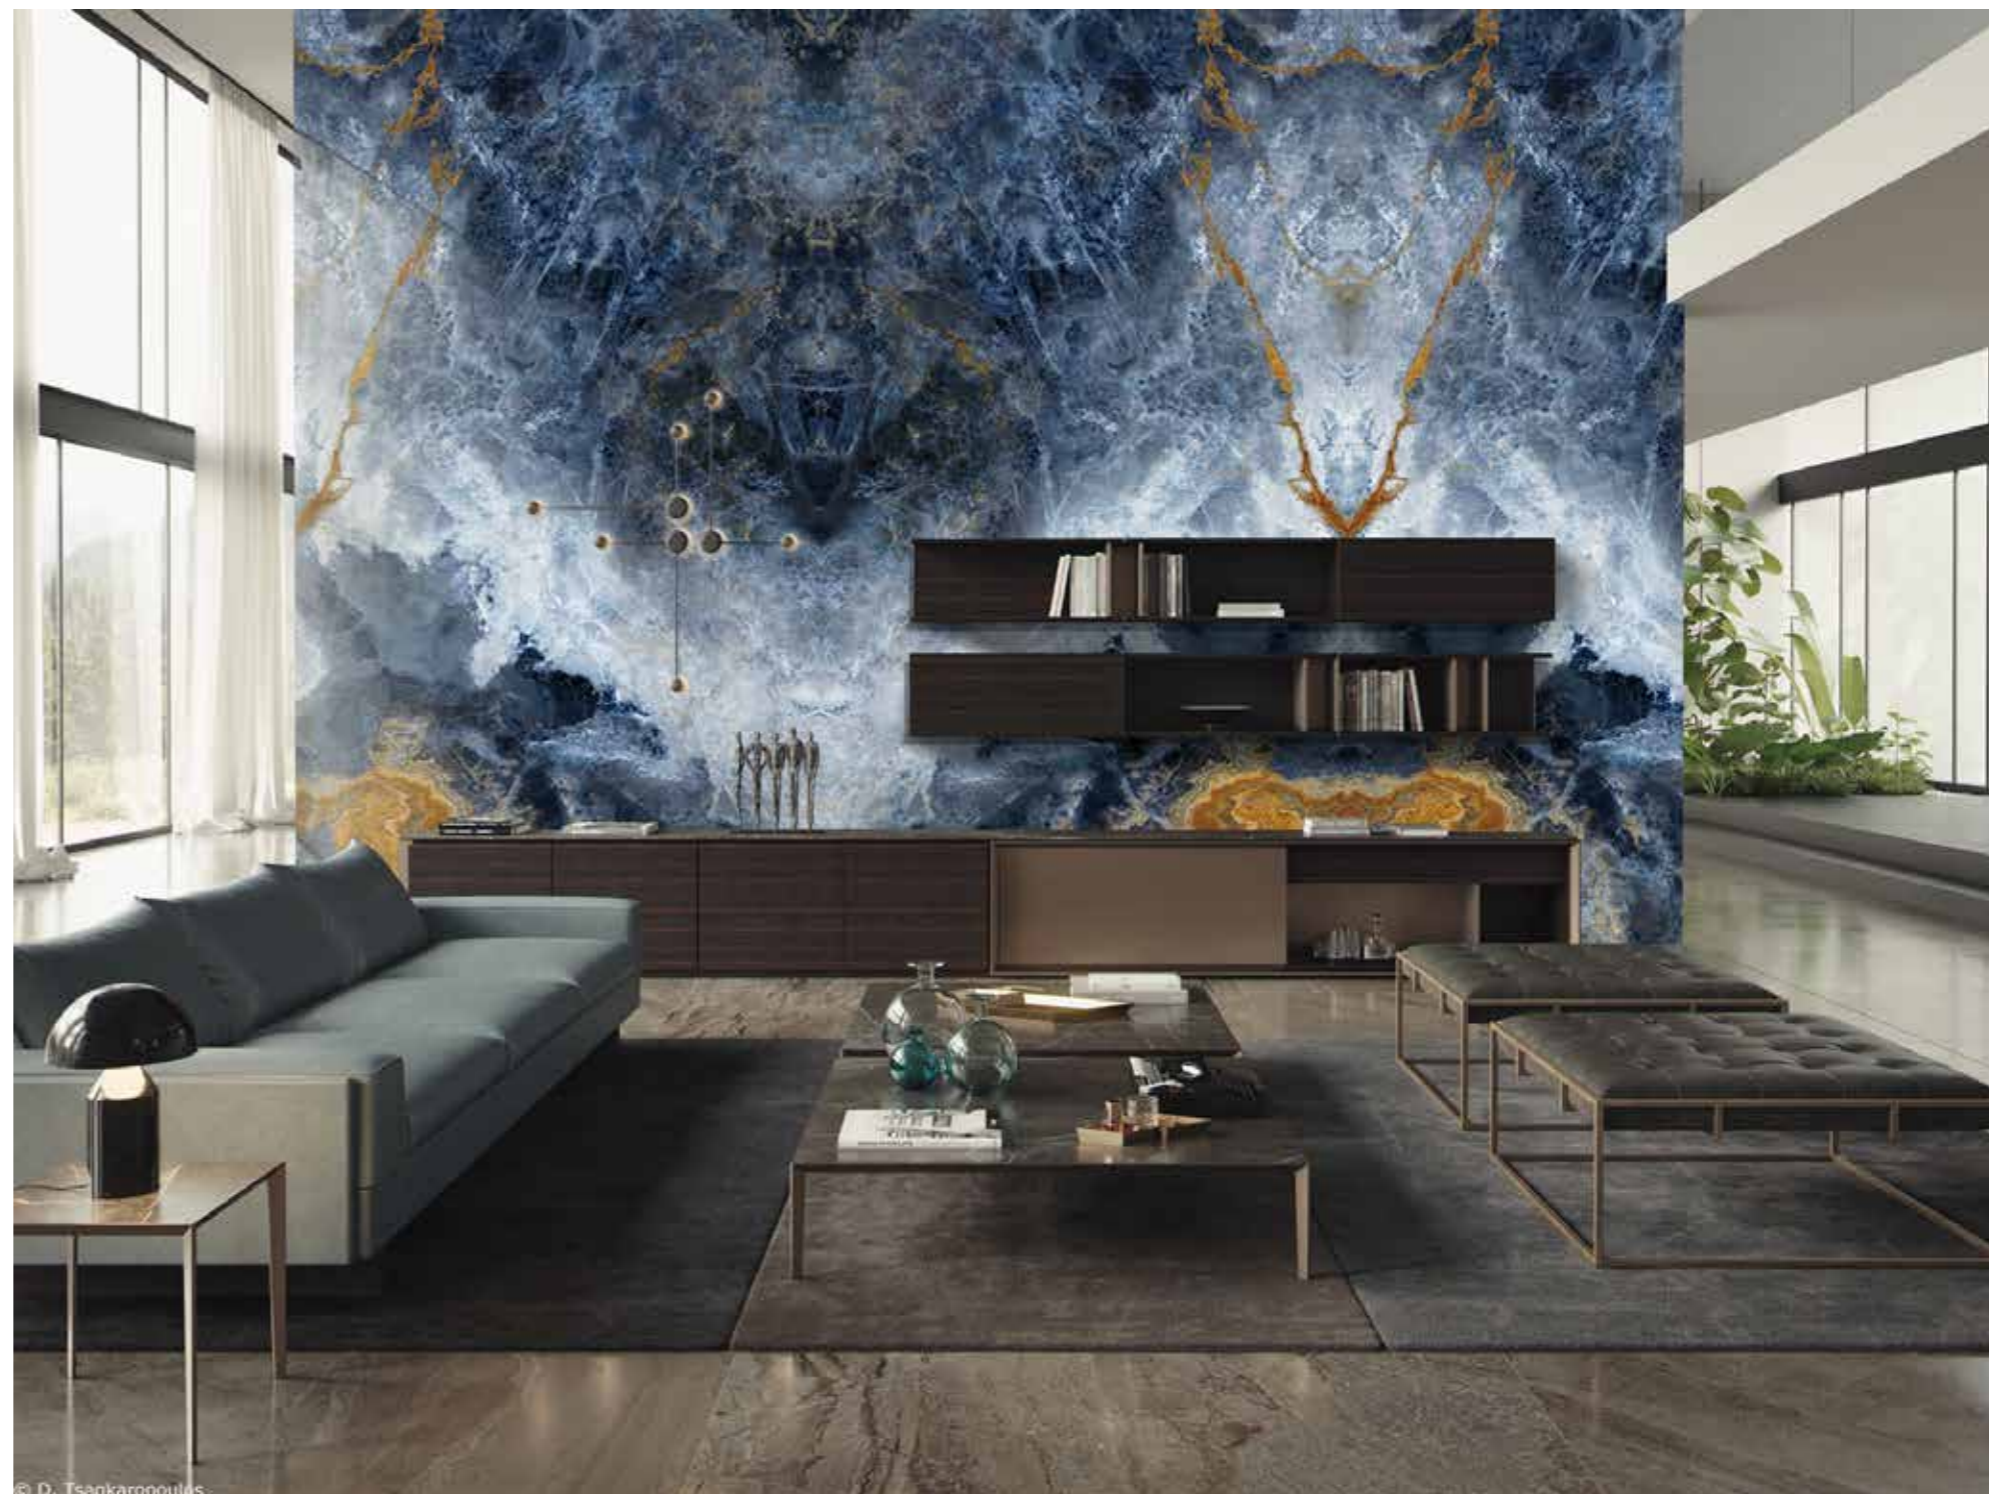

NEW ADDITIONS VOL 1

OCEAN BLUE
PANDORA
GALAXY
ABSOLUTE BLACK
NERO ELEGANCE
EMPERADOR DARK

**SOFT
POLISH**

SILK

NATURAL

FINISHES

Soft Polish | *Reminiscent of a velvet glaze, the surface of the product has a soft texture, which is also suitable for all applications.*

Silk | *With velvet glaze, the surface of the product has a satin-like texture, which is suitable for all applications*

Natural | *From a distance, it is simple and elegant, while from a close look, the texture is true-to-nature and simultaneously delicate.*

© D. Tsagkaropoulos

Ocean Blue

Soft Polish

Application Space:

- Living Room
- Kitchen
- Restaurant
- Bathroom
- Commercial Space

1600x3200mm

Pandora

Silky