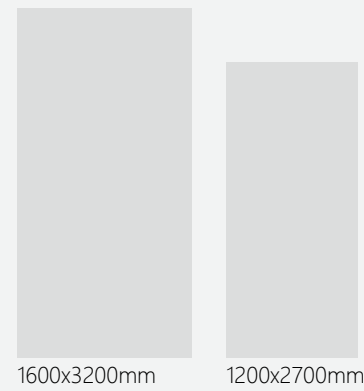

STONE

Application Space:

Living Room
Kitchen
Restaurant
Bathroom
Commercial Space

Thickness:

Size:

Infinity Travertino
1600x3200x12mm
1200x2700x6mm (4 patterns)
Digital Structured