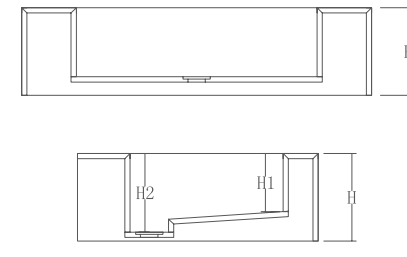

Ocean Blue
1600x3200x6mm (Bookmatch)
Natural/Polished

Venice Brown
1600x3200x12mm (Bookmatch)
Polished

WASHBASIN

WATERFALL / VERSION A

WATERFALL / VERSION B

WATERFALL / VERSION C

PS: The size could be customized.