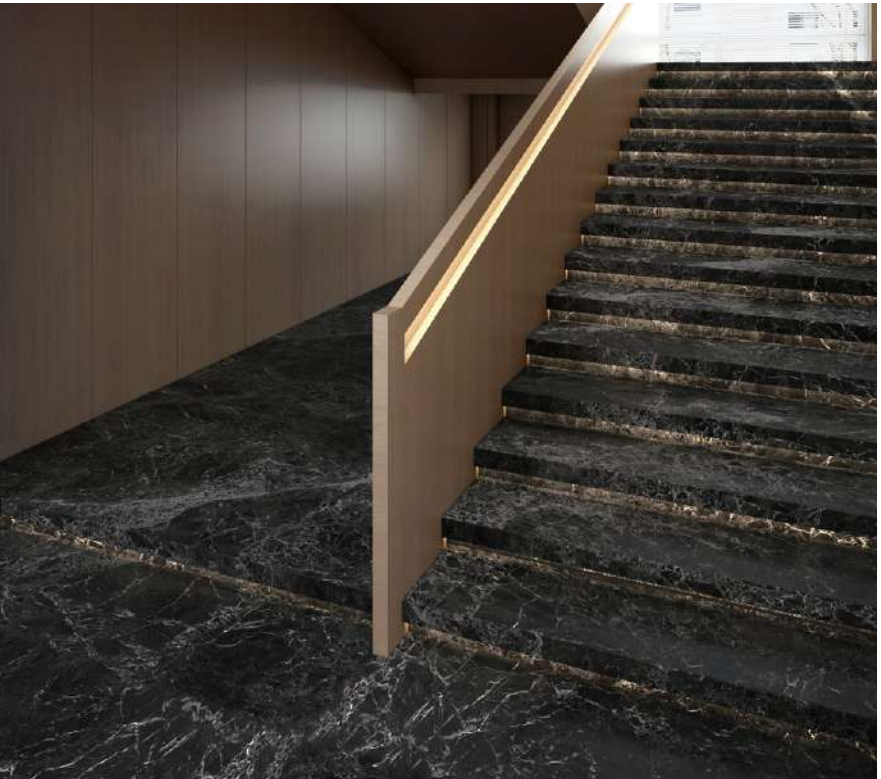

Nero Elegance

Size:
1600x3200x12mm (Bookmatch)

12mm

Finish:
Natural

Application Space:
Living Room / Kitchen /
Restaurant / Bathroom /
Commercial Space

Bookmatch

"Bookmatching" or "open book" is a term used to describe the possibility of continuously laying tiles between them to obtain a mirror composite effect. The aesthetic effect that has hardly been described is particularly popular in the Peld of marble workers and is synonymous with high-quality mining in quarries.

Napoléon

Size:
1600x3200x12mm (Bookmatch)

12mm

Finish:
Natural

Application Space:
Living Room / Kitchen /
Restaurant / Bathroom /
Commercial Space

Bookmatch

"Bookmatching" or "open book" is a term used to describe the possibility of continuously laying tiles between them to obtain a mirror composite effect. The aesthetic effect that has hardly been described is particularly popular in the Peld of marble workers and is synonymous with high-quality mining in quarries.