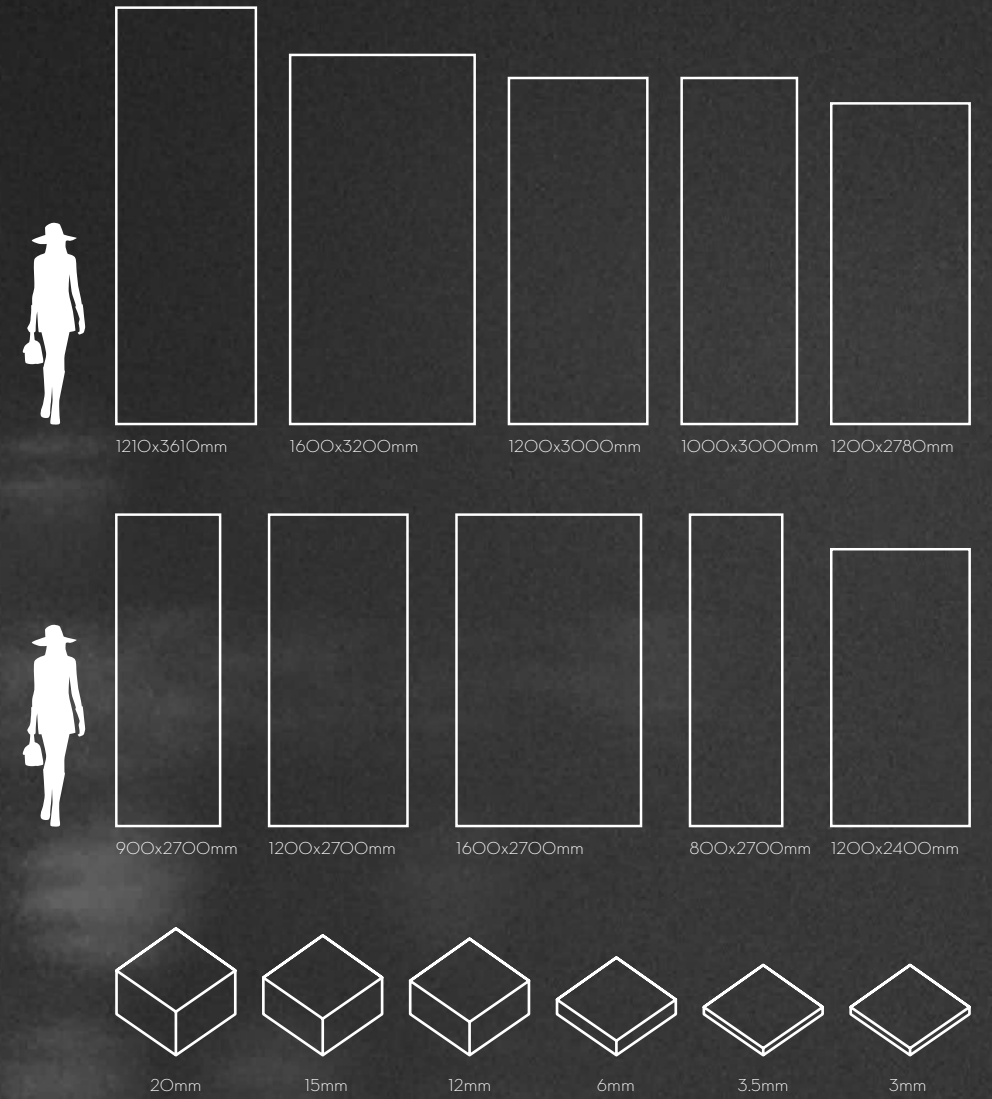

SLAB ADVANTAGE & APPLICATION