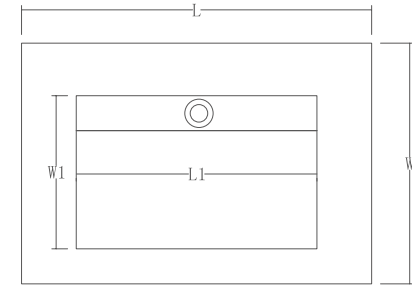

Ocean Blue
1600x3200x6mm (Bookmatch)
Natural/Polished

Venice Brown
1600x3200x12mm (Bookmatch)
Polished

WASHBASIN

WATERFALL / VERSION A

WATERFALL / VERSION B

WATERFALL / VERSION C

PS: The size could be customized.