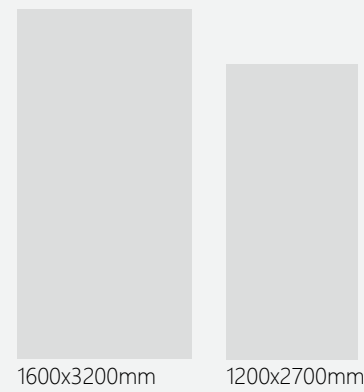

Emperador Dark
1600x3200x12mm (Bookmatch)
Natural

CEMENT

Application Space:

Living Room
Kitchen
Restaurant
Bathroom
Commercial Space

Thickness:

Size:

Brown Positano
1600x3200x12mm
1200x2700x6mm (4 patterns)
Digital Structured