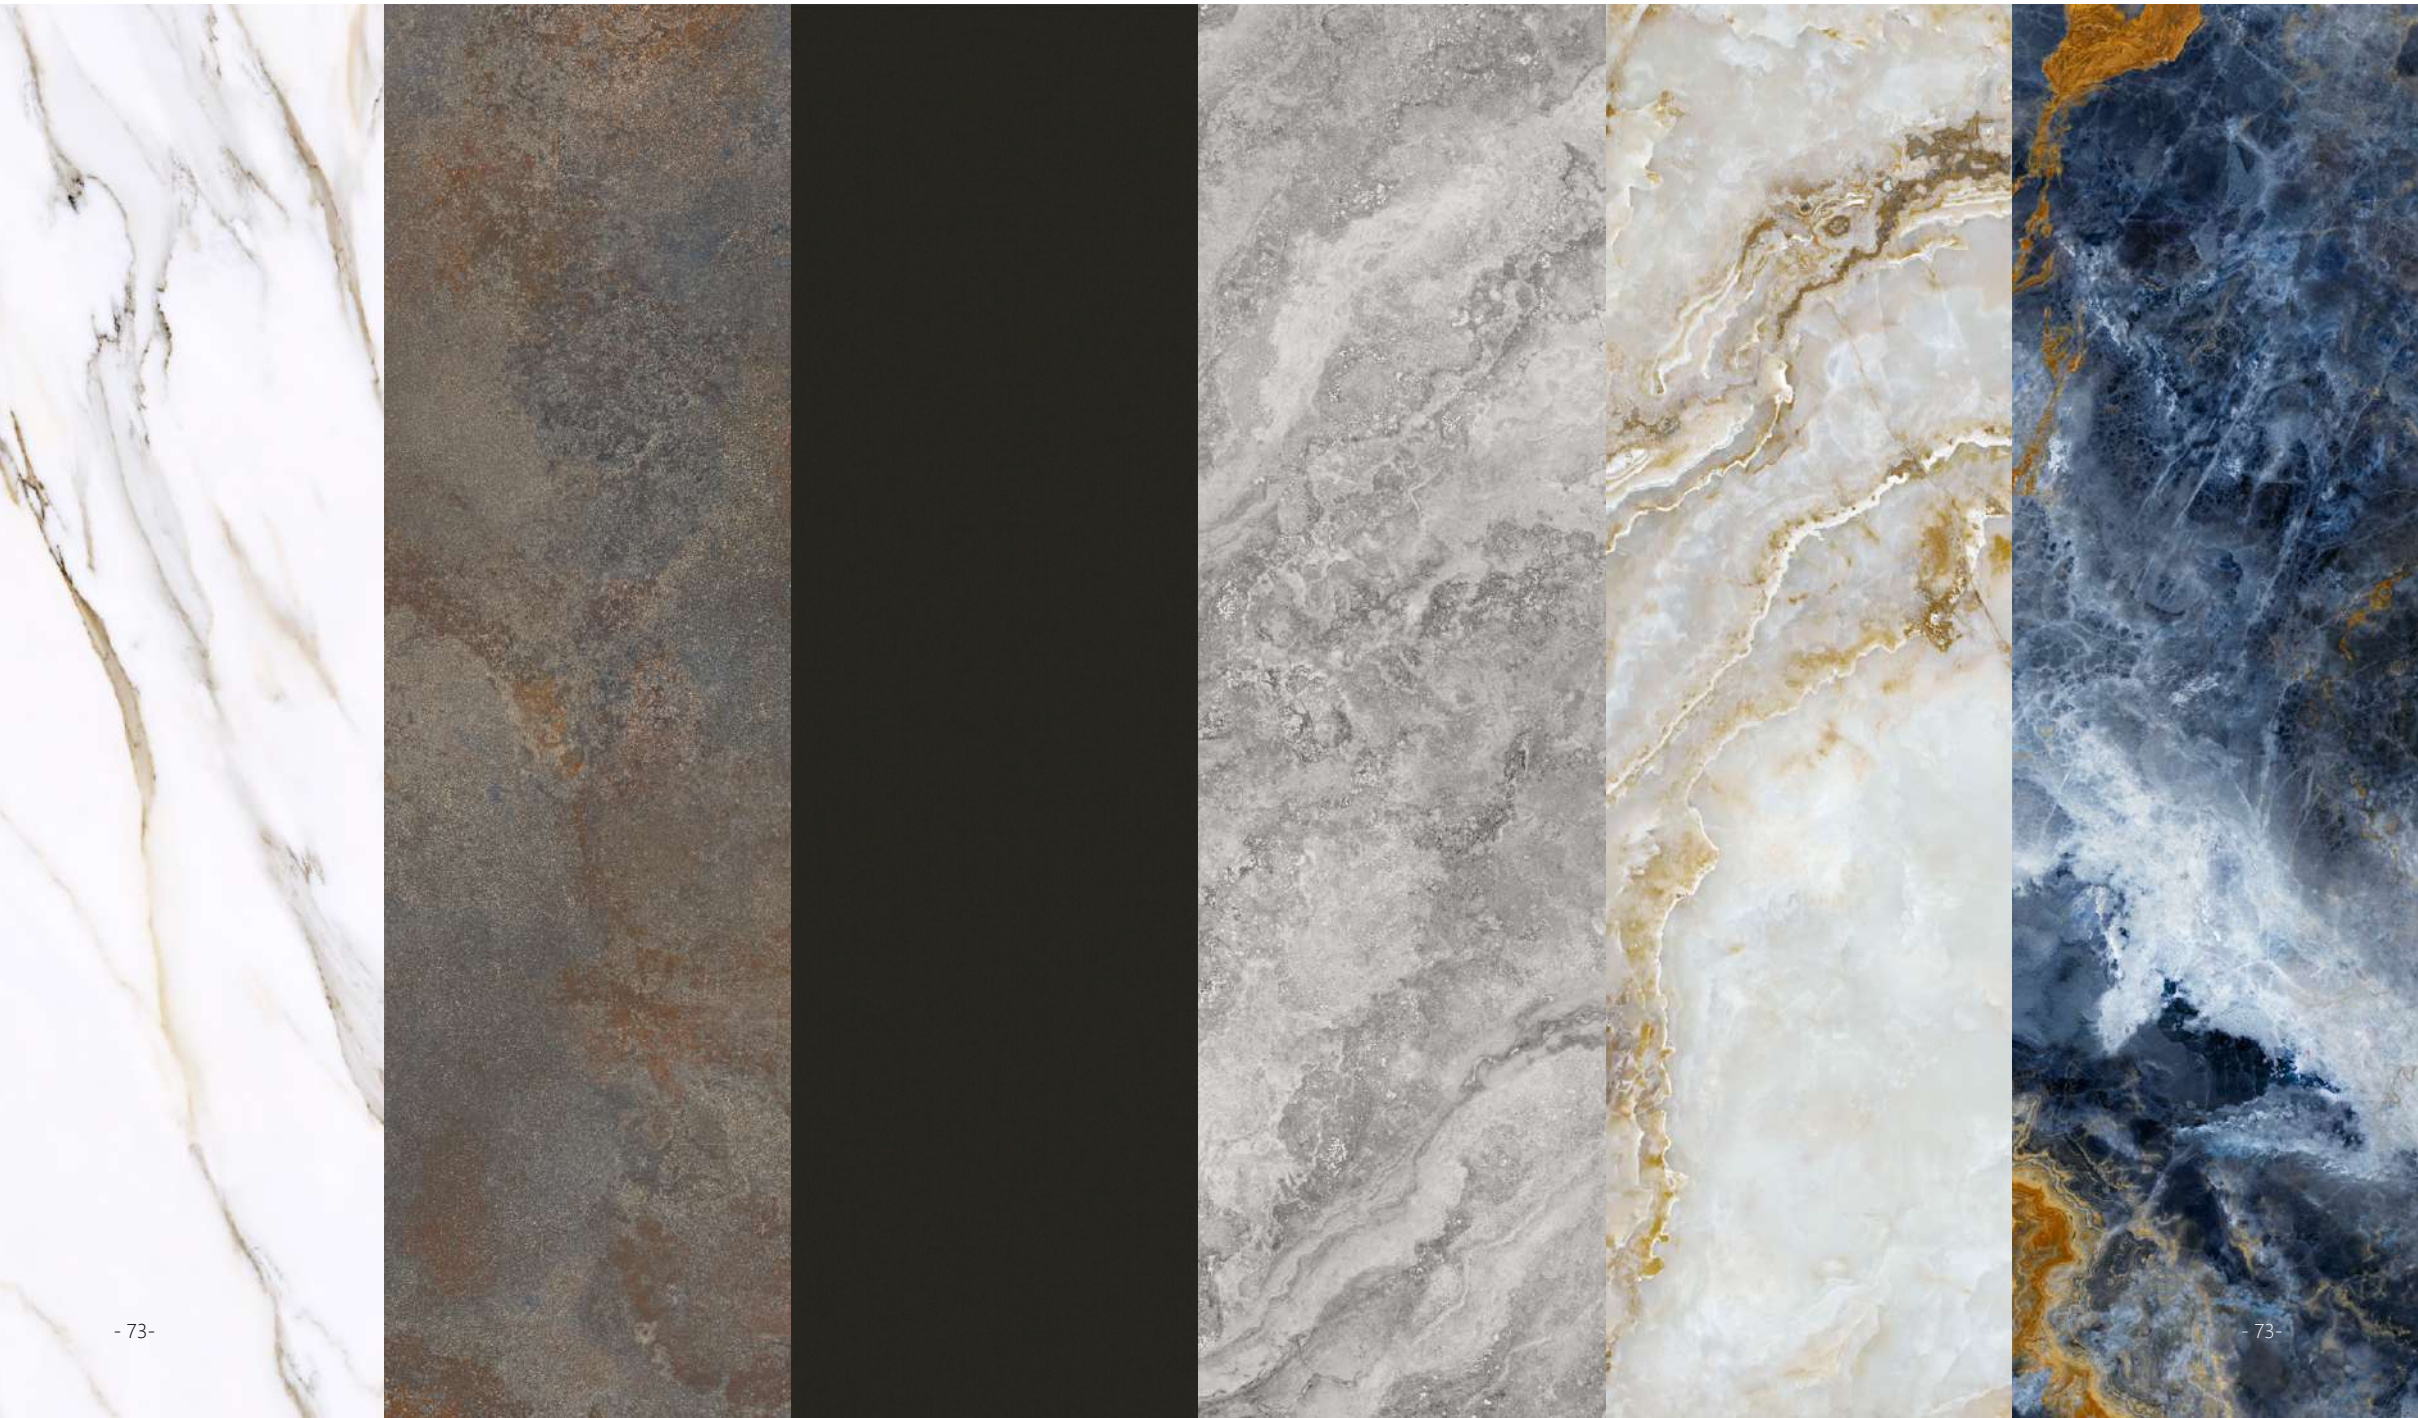

M
MARBLE

C
CEMENT

P
PLAIN

S
STONE

F
FULL BODY

L
LUXURY

MARBLE

Cartier Gold
1600x3200x12mm (Bookmatch)
1200x2700x6mm (4 patterns)
Silk