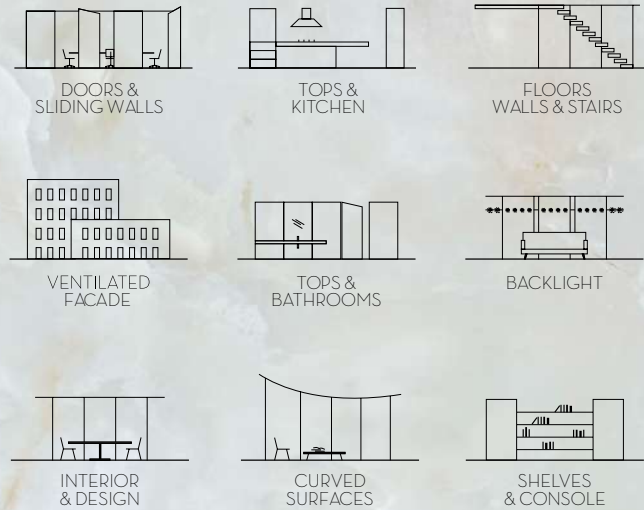

Finish:
Digital Structured

Application Space:
Living Room / Kitchen /
Restaurant / Bathroom /
Commercial Space

Silkline

Size:
1600x3200x12mm
1200x2700x6mm (4 patterns)

Finish:
Digital Structured

Application Space:
Living Room / Kitchen /
Restaurant / Bathroom /
Commercial Space

Basalt Origin

Size:
1600x3200x12mm
1200x2700x6mm (4 patterns)

Finish:
Digital Structured

Application Space:
Living Room / Kitchen /
Restaurant / Bathroom /
Commercial Space

APPLICATIONS

FULL BODY

Emperor Onyx