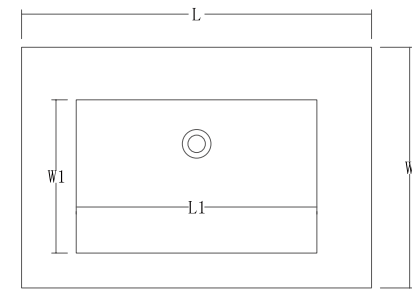

Ocean Blue
1600x3200x6mm (Bookmatch)
Natural/Polished

Venice Brown
1600x3200x12mm (Bookmatch)
Polished

WASHBASIN

WATERFALL / VERSION A

WATERFALL / VERSION B

WATERFALL / VERSION C

PS: The size could be customized.