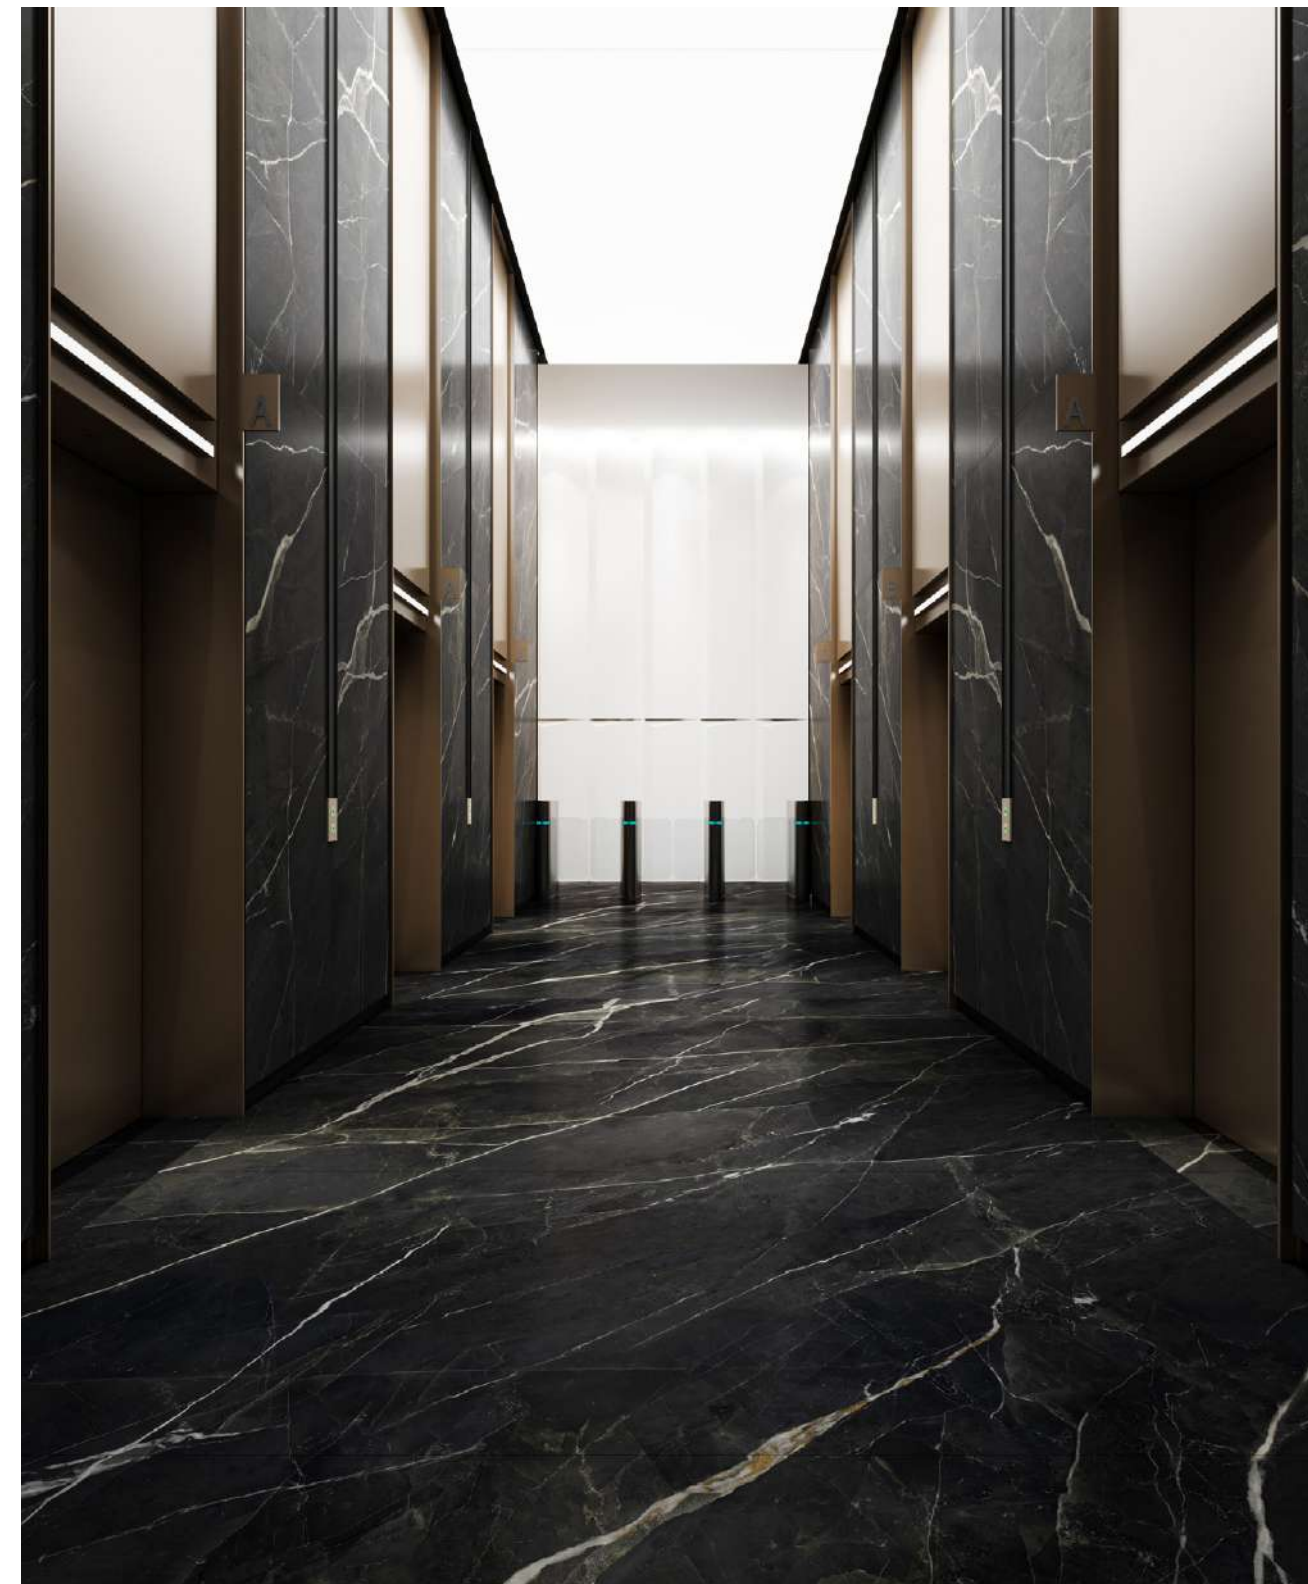

Bookmatch

"Bookmatching" or "open book" is a term used to describe the possibility of continuously laying tiles between them to obtain a mirror composite effect. The aesthetic effect that has hardly been described is particularly popular in the Peld of marble workers and is synonymous with high-quality mining in quarries.