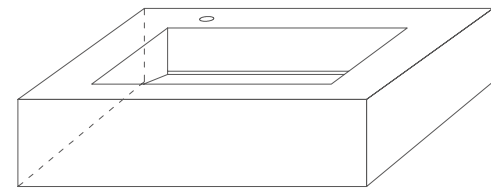

Ocean Blue
1600x3200x6mm (Bookmatch)
Natural/Polished

Venice Brown
1600x3200x12mm (Bookmatch)
Polished

WASHBASIN

WATERFALL / VERSION A

WATERFALL / VERSION B

WATERFALL / VERSION C

PS: The size could be customized.