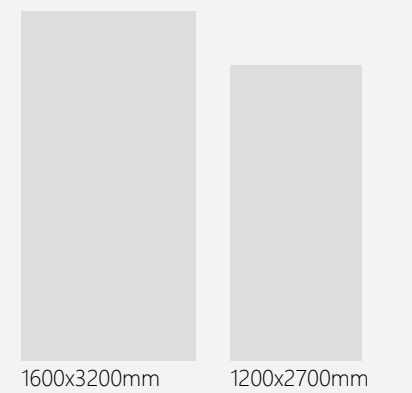

Panda Nuovo
1600x3200x12mm (Bookmatch)
Silk

Duka
1600x3200x12mm (Bookmatch)
Silk

Application Space:

- Living Room
- Kitchen
- Restaurant
- Bathroom
- Commercial Space

Thickness:

Size:

MARBLE

Onice White
1600x3200x12mm (3 patterns)
1200x2700x6mm (4 patterns)
Silk/Polished