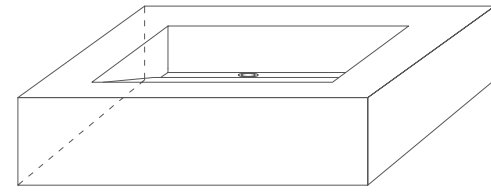

Ocean Blue
1600x3200x6mm (Bookmatch)
Natural/Polished

Venice Brown
1600x3200x12mm (Bookmatch)
Polished

WASHBASIN

WATERFALL / VERSION A

WATERFALL / VERSION B

WATERFALL / VERSION C

PS: The size could be customized.