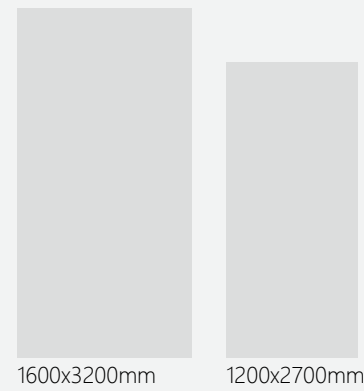

Savoia Antracite
1600x3200x12mm
Structured

Terrazzo
1600x3200x12mm
Structured

FULL BODY

Application Space:

Living Room
Kitchen
Restaurant
Bathroom
Commercial Space

Thickness:

Size:

Emperor Onyx
1600x3200x12mm (Bookmatch)
1200x2700x6mm (4 patterns)
Silk/Polished