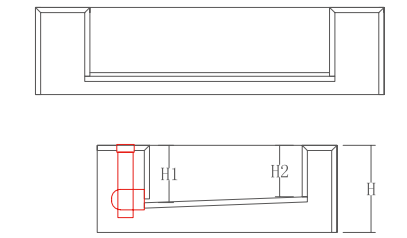

Ocean Blue
1600x3200x6mm (Bookmatch)
Natural/Polished

Venice Brown
1600x3200x12mm (Bookmatch)
Polished

WASHBASIN

WATERFALL / VERSION A

WATERFALL / VERSION B

WATERFALL / VERSION C

PS: The size could be customized.