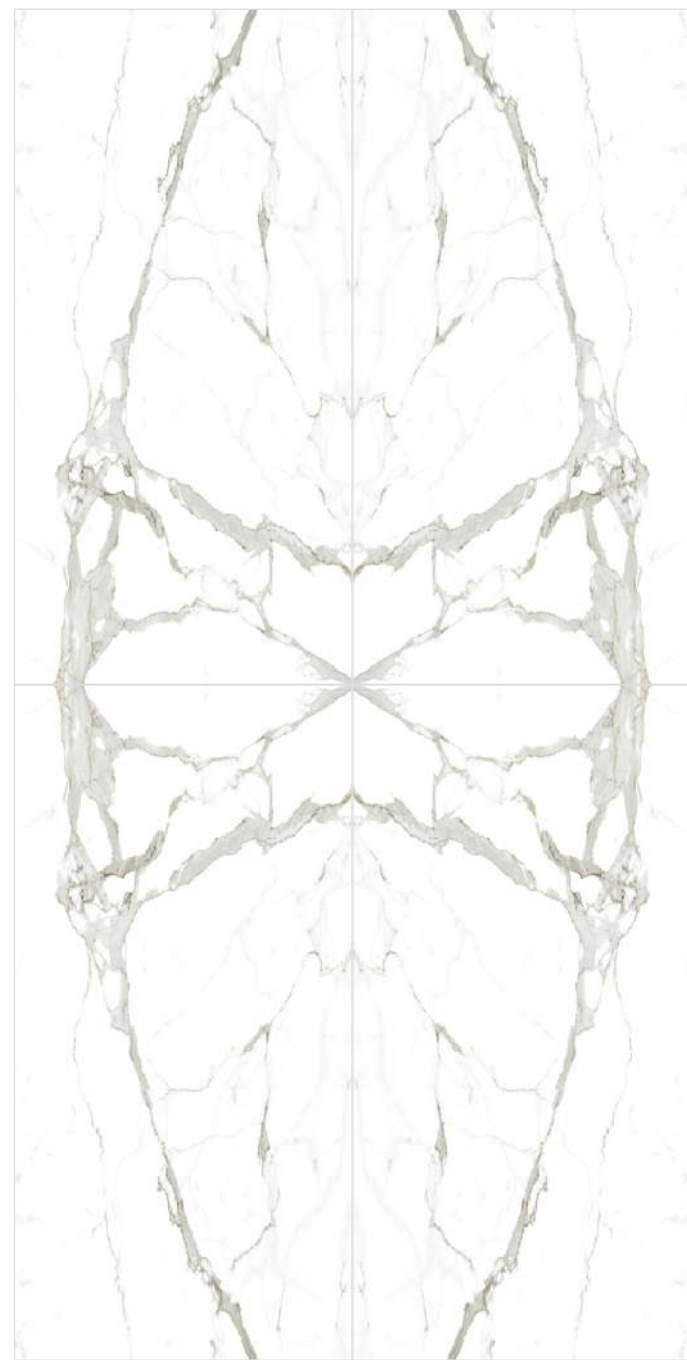

Calacatta

Size:
1600x3200x12mm (Bookmatch)

12mm

Finish:
Silk/Polished

Application Space:
Living Room / Kitchen /
Restaurant / Bathroom /
Commercial Space

Bookmatch

"Bookmatching" or "open book" is a term used to describe the possibility of continuously laying tiles between them to obtain a mirror composite effect. The aesthetic effect that has hardly been described is particularly popular in the Peld of marble workers and is synonymous with high-quality mining in quarries.