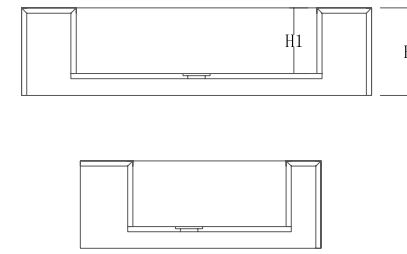

Ocean Blue
1600x3200x6mm (Bookmatch)
Natural/Polished

Venice Brown
1600x3200x12mm (Bookmatch)
Polished

WASHBASIN

WATERFALL / VERSION A

WATERFALL / VERSION B

WATERFALL / VERSION C

PS: The size could be customized.