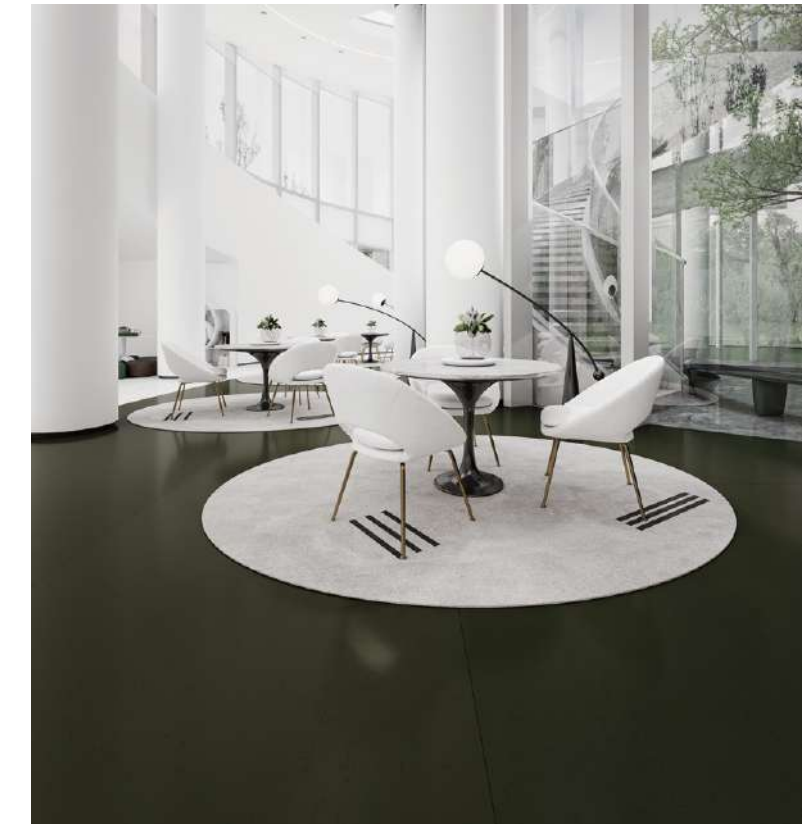

Application Space:
Living Room / Kitchen /
Restaurant / Bathroom /
Commercial Space

APPLICATIONS

P

PLAIN

Absolute Black

Size:
1600x3200x12mm

Finish:
Polished/Natural/Structured

Application Space:
Living Room / Kitchen /
Restaurant / Bathroom /
Commercial Space