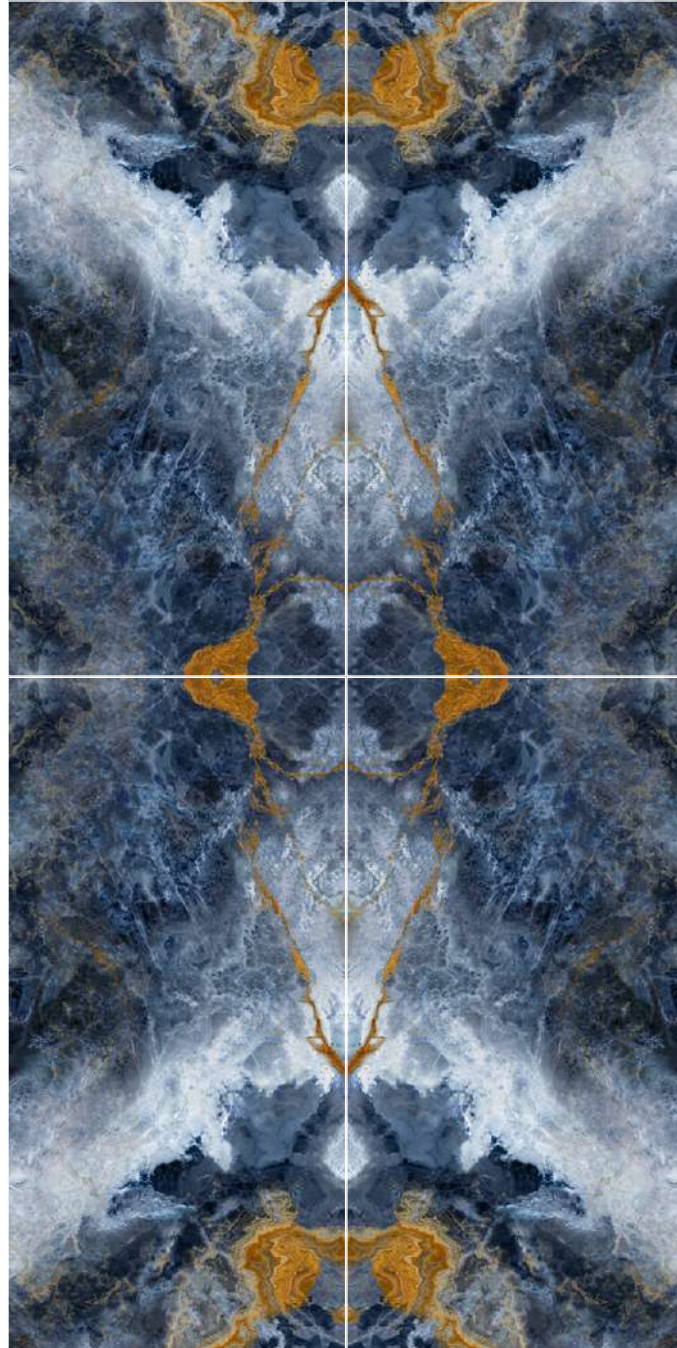

Bookmatch

"Bookmatching" or "open book" is a term used to describe the possibility of continuously laying tiles between them to obtain a mirror composite effect. The aesthetic effect that has hardly been described is particularly popular in the Peld of marble workers and is synonymous with high-quality mining in quarries.