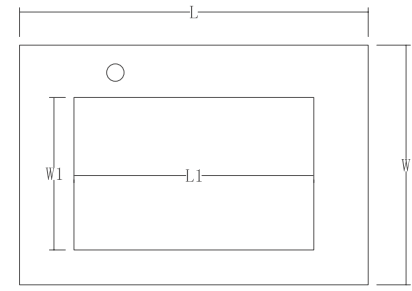

Ocean Blue
1600x3200x6mm (Bookmatch)
Natural/Polished

Venice Brown
1600x3200x12mm (Bookmatch)
Polished

WASHBASIN

WATERFALL / VERSION A

WATERFALL / VERSION B

WATERFALL / VERSION C

PS: The size could be customized.