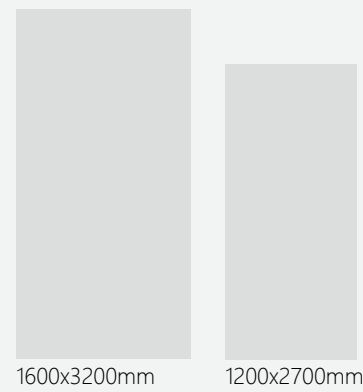

Absolute Dark Grey
1600x3200x12mm
Natural/Polished

PLAIN

Application Space:

Living Room
Kitchen
Restaurant
Bathroom
Commercial Space

Thickness:

Size:

STONE

Application Space: