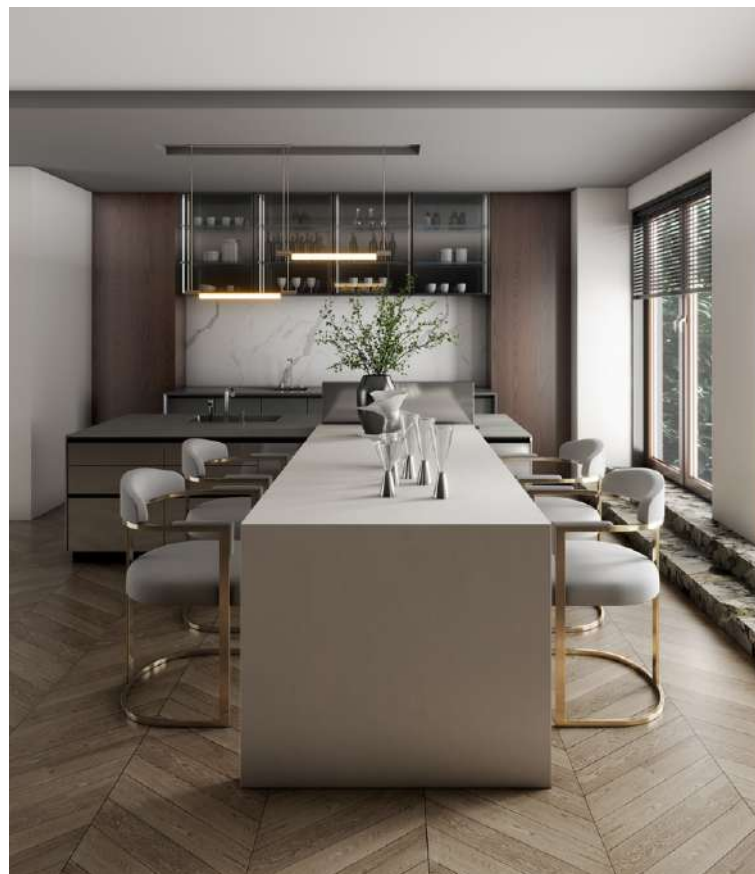

Cement Light Grey

Size:

1600x3200x12mm
1200x2700x6mm

Finish:

Natural

Application Space:

Living Room / Kitchen /
Restaurant / Bathroom /
Commercial Space