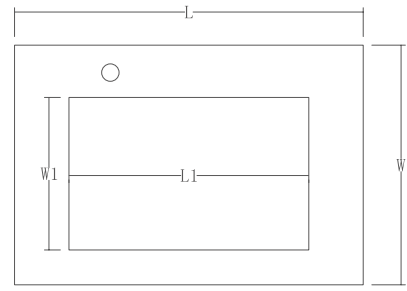

WATERFALL / VERSION C

PS: The size could be customized.