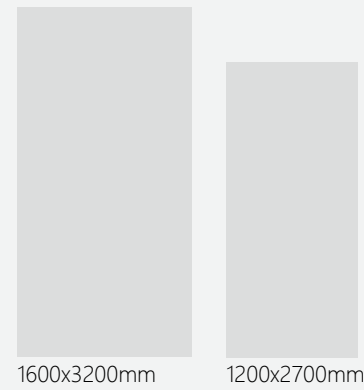

CEMENT

Application Space:

Living Room
Kitchen
Restaurant
Bathroom
Commercial Space

Thickness:

Size:

Brown Positano
1600x3200x12mm
1200x2700x6mm (4 patterns)
Digital Structured