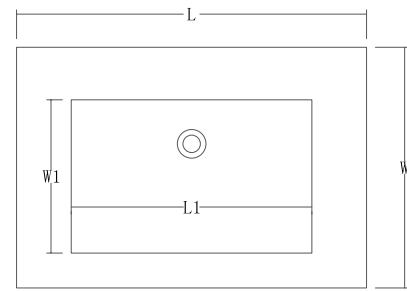

WATERFALL / VERSION A