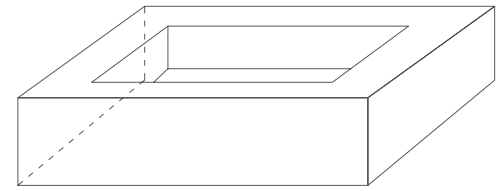

WATERFALL / VERSION A