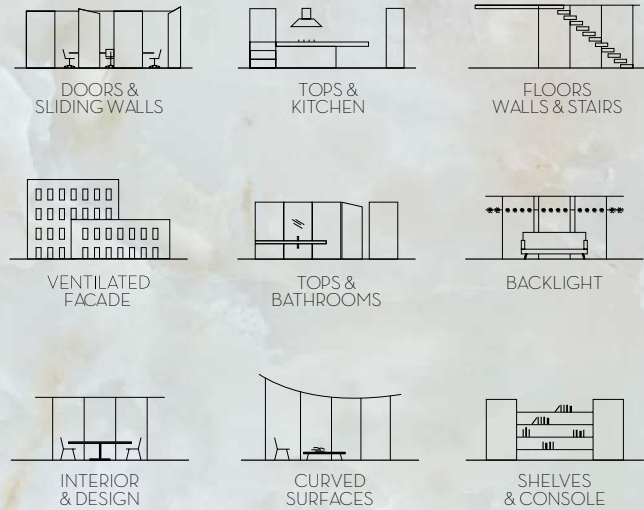

## Silkline

**Size:**  
1600x3200x12mm  
1200x2700x6mm (4 patterns)

**Finish:**  
Digital Structured

**Application Space:**  
Living Room / Kitchen /  
Restaurant / Bathroom /  
Commercial Space

## Basalt Origin

**Size:**  
1600x3200x12mm  
1200x2700x6mm (4 patterns)

**Finish:**  
Digital Structured

**Application Space:**  
Living Room / Kitchen /  
Restaurant / Bathroom /  
Commercial Space

APPLICATIONS

FULL BODY

Emperor Onyx

Size:  
1600x3200x12mm (Bookmatch)  
1200x2700x6mm (4 patterns)

Finish:  
Silk/Polished

Application Space:  
Living Room / Kitchen /  
Restaurant / Bathroom /  
Commercial Space

Bookmatch