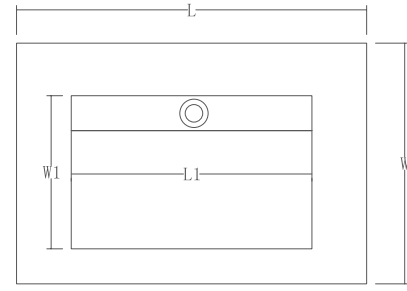

WATERFALL / VERSION B