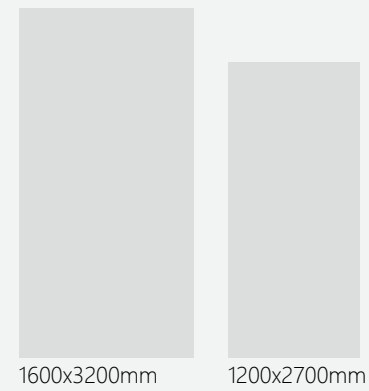

LUXURY

Application Space:

Living Room
Kitchen
Restaurant
Bathroom
Commercial Space

Thickness:

Size: