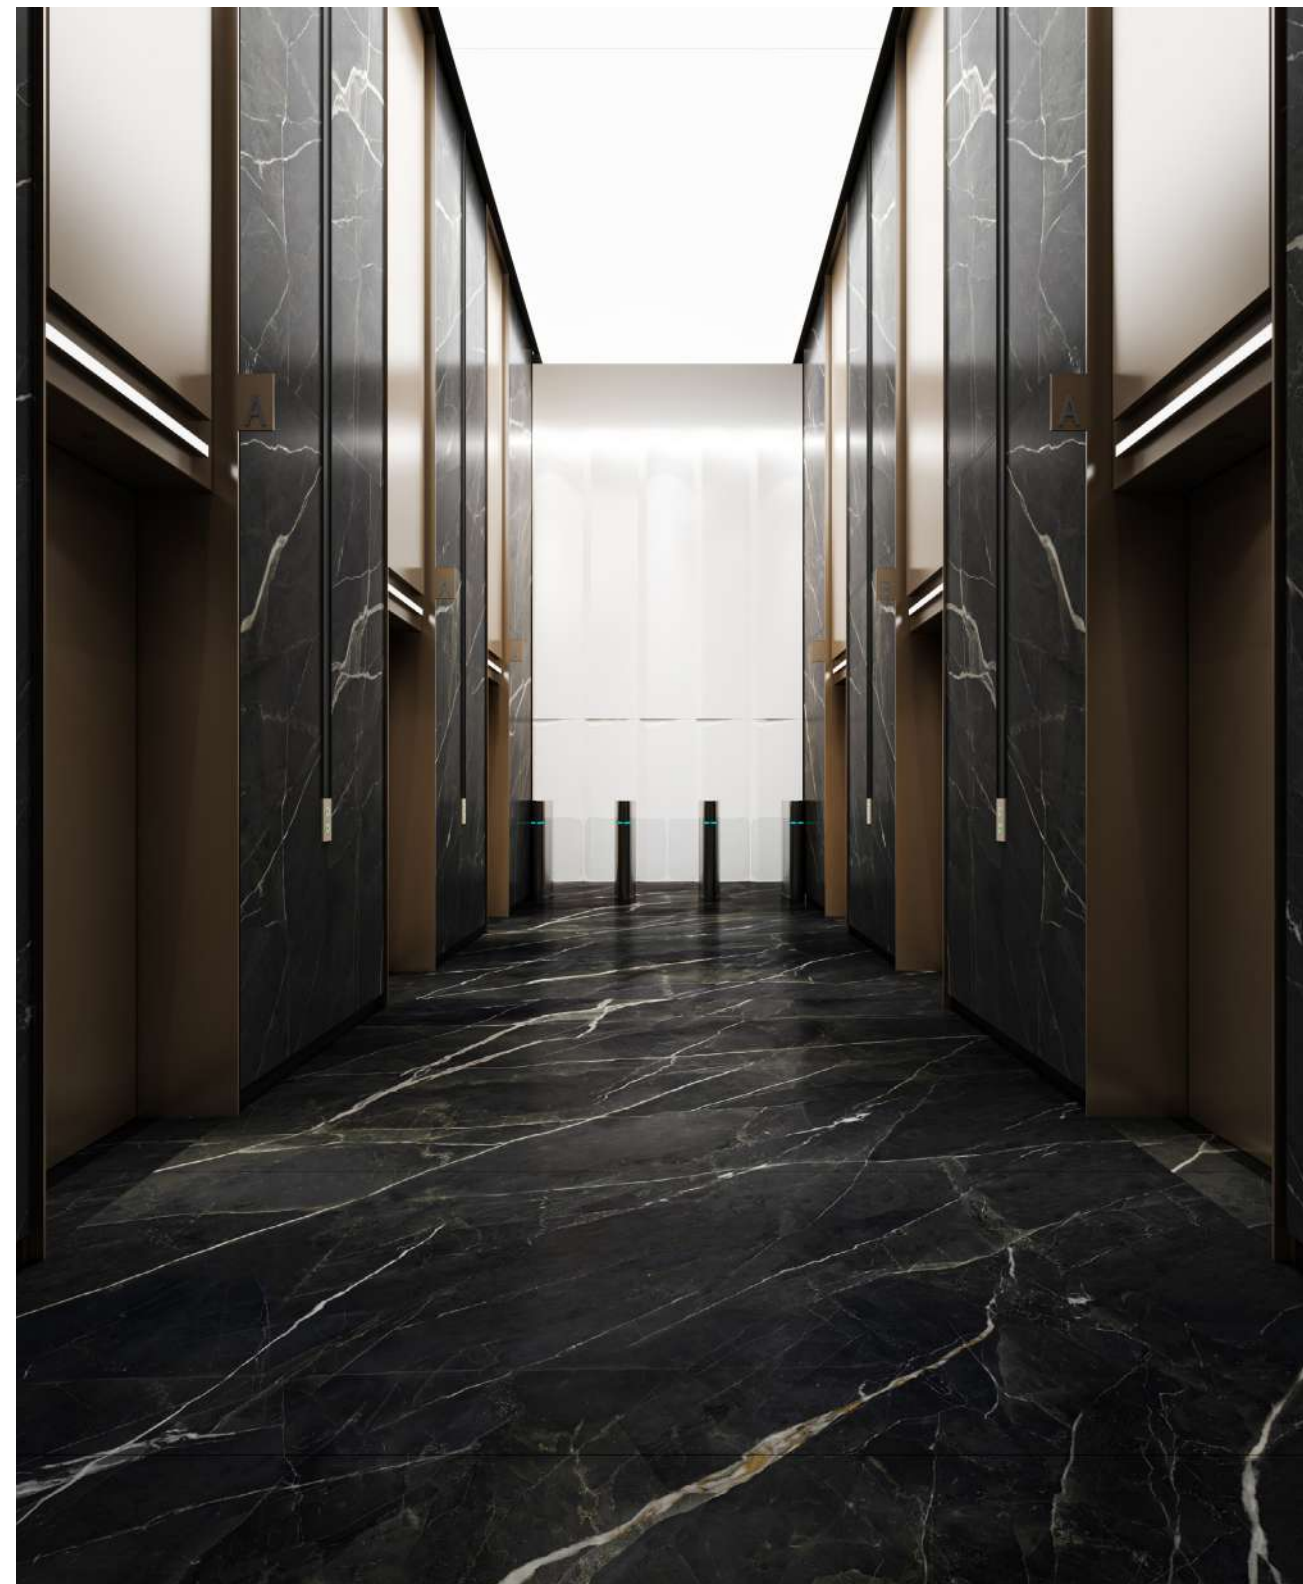

Bookmatch

"Bookmatching" or "open book" is a term used to describe the possibility of continuously laying tiles between them to obtain a mirror composite effect. The aesthetic effect that has hardly been described is particularly popular in the Peld of marble workers and is synonymous with high-quality mining in quarries.