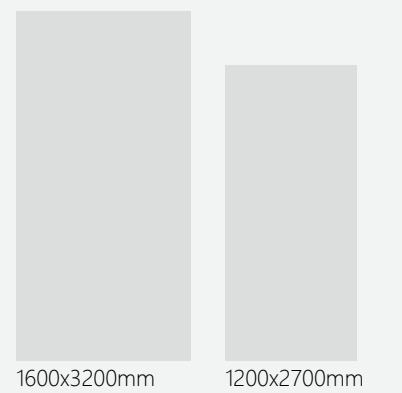

Thickness:

Size: