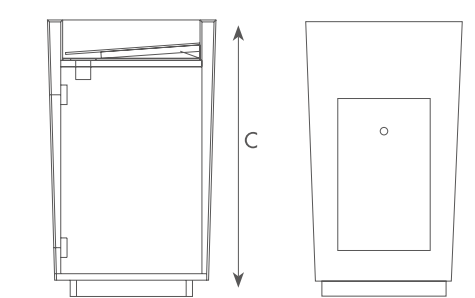

UP&DOWN / WP003

Plug in chrome

	A (mm)	B (mm)	C (mm)	Weight (Kg)
WP001 / WP002 / WP003 Series	500	450	850	60

PS: The regular size is 500x450x850mm, the other sizes could be customized.