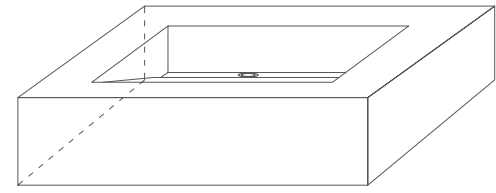

WATERFALL / VERSION B