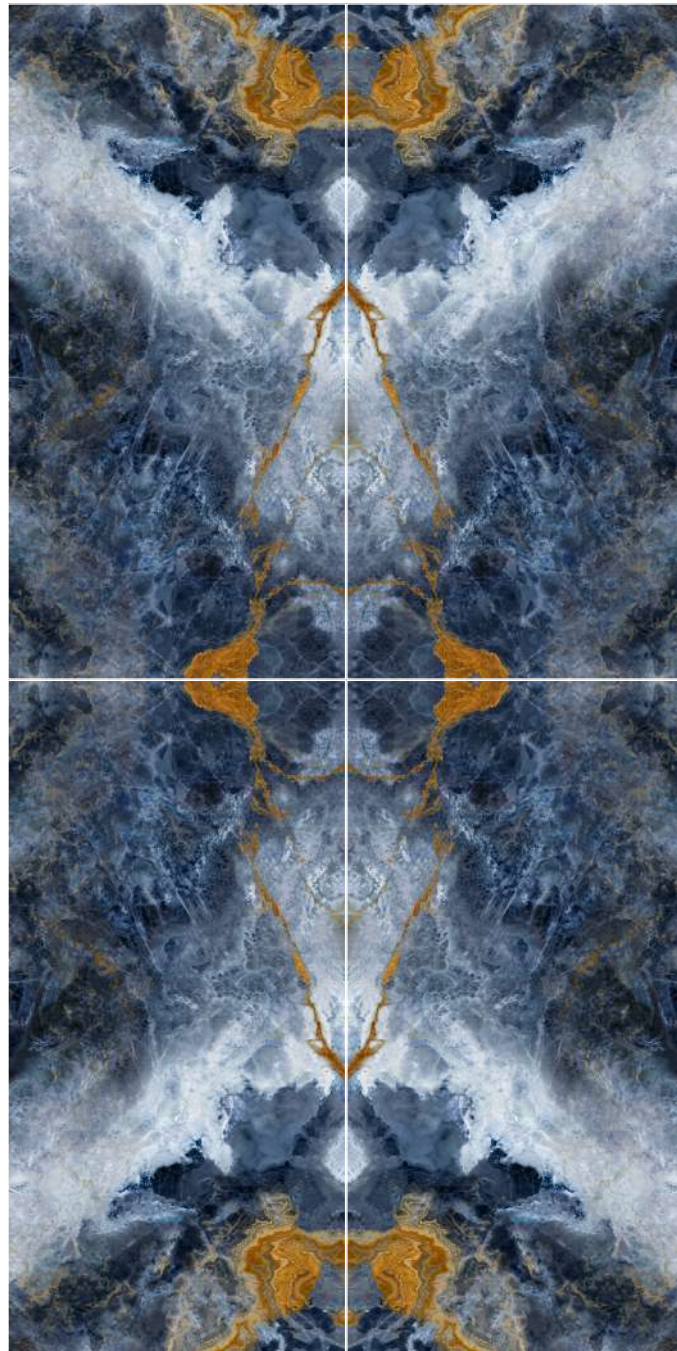

Bookmatch

"Bookmatching" or "open book" is a term used to describe the possibility of continuously laying tiles between them to obtain a mirror composite effect. The aesthetic effect that has hardly been described is particularly popular in the Peld of marble workers and is synonymous with high-quality mining in quarries.