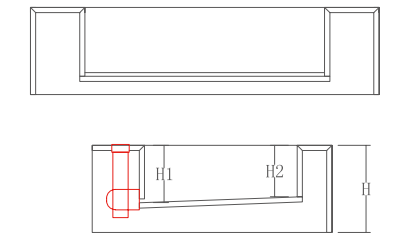

WATERFALL / VERSION C

PS: The size could be customized.