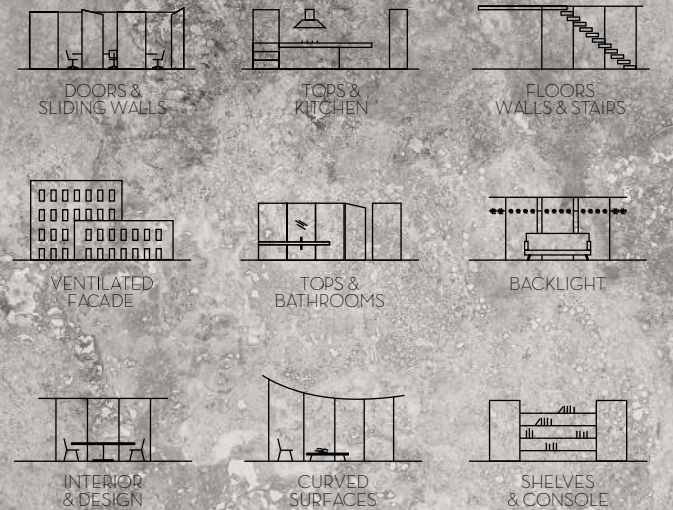

APPLICATIONS