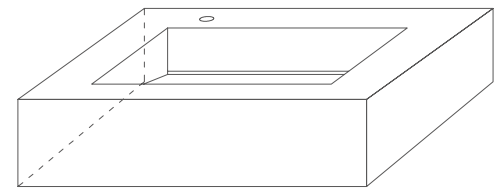

WATERFALL / VERSION C

PS: The size could be customized.