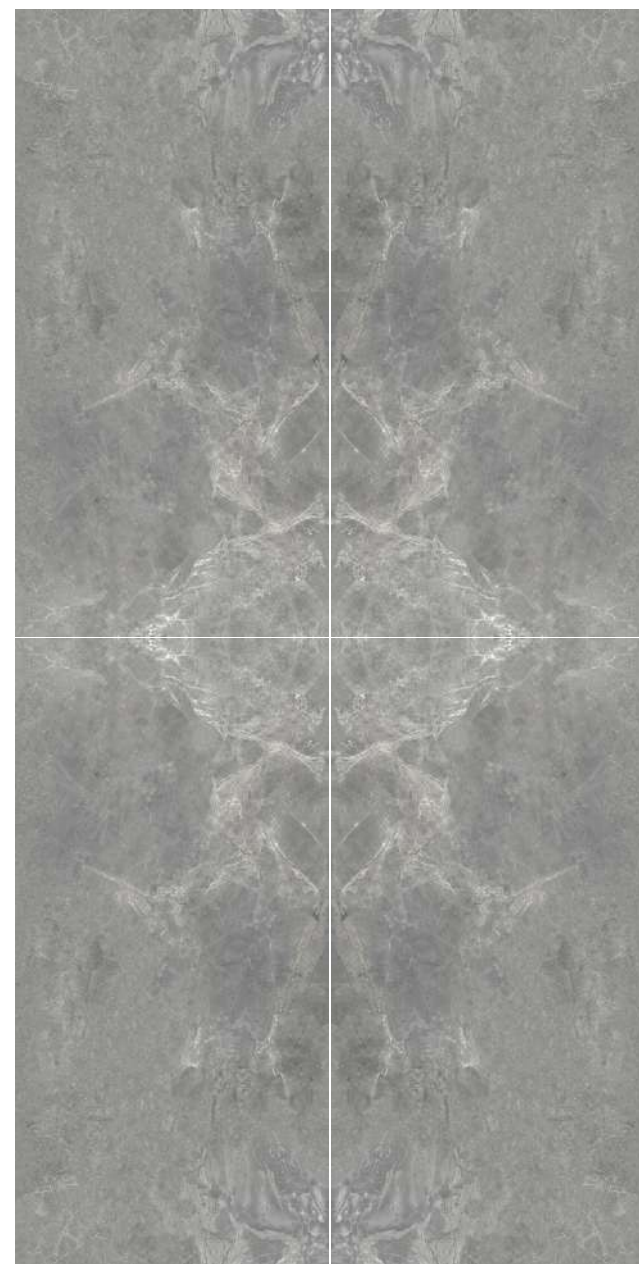

Bookmatch

"Bookmatching" or "open book" is a term used to describe the possibility of continuously laying tiles between them to obtain a mirror composite effect. The aesthetic effect that has hardly been described is particularly popular in the Peld of marble workers and is synonymous with high-quality mining in quarries.