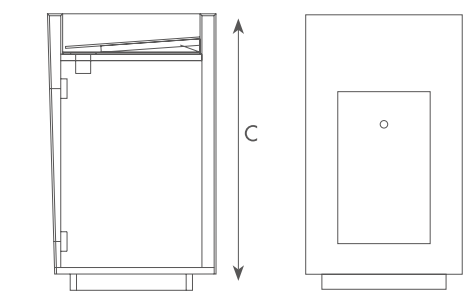

UP&DOWN / WP002