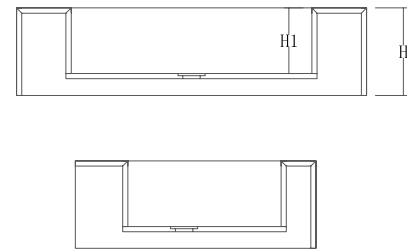

WATERFALL / VERSION A