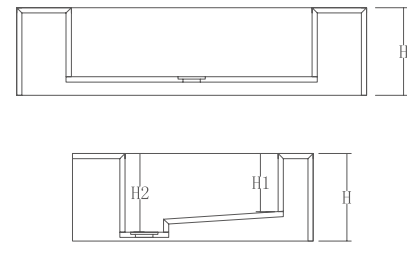

WATERFALL / VERSION B