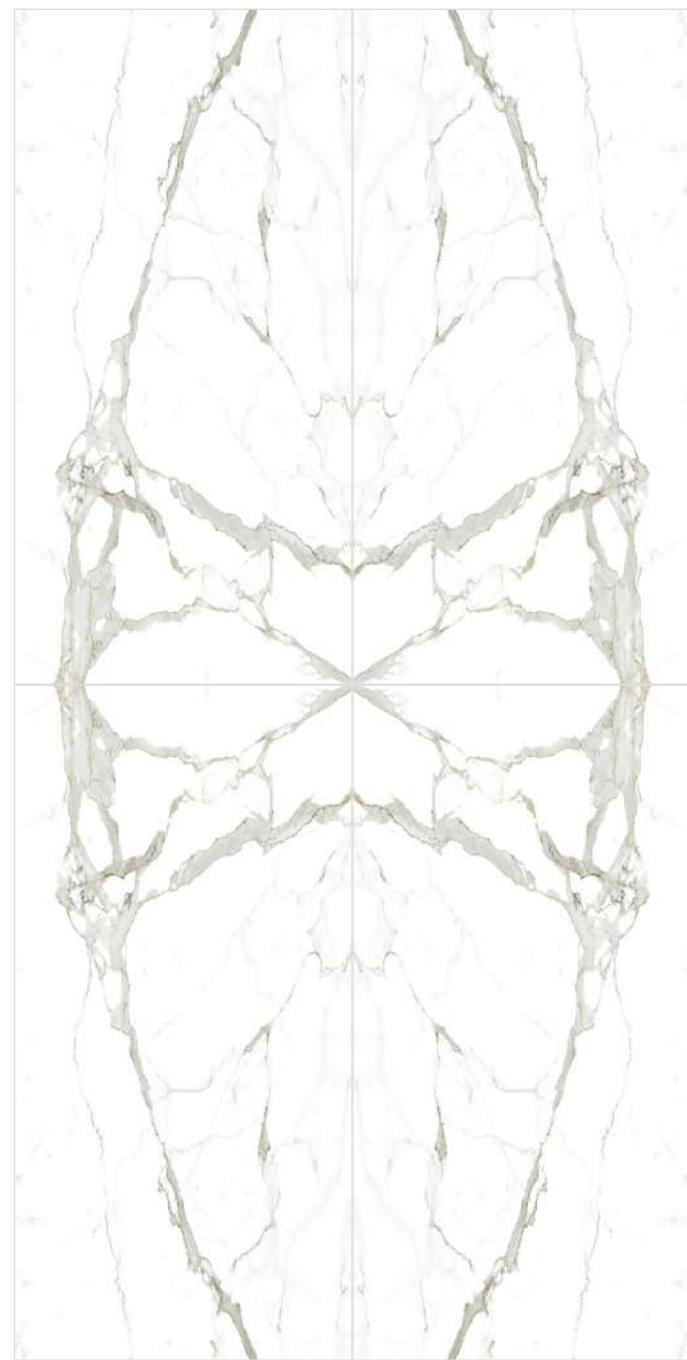

Bookmatch

"Bookmatching" or "open book" is a term used to describe the possibility of continuously laying tiles between them to obtain a mirror composite effect. The aesthetic effect that has hardly been described is particularly popular in the Peld of marble workers and is synonymous with high-quality mining in quarries.